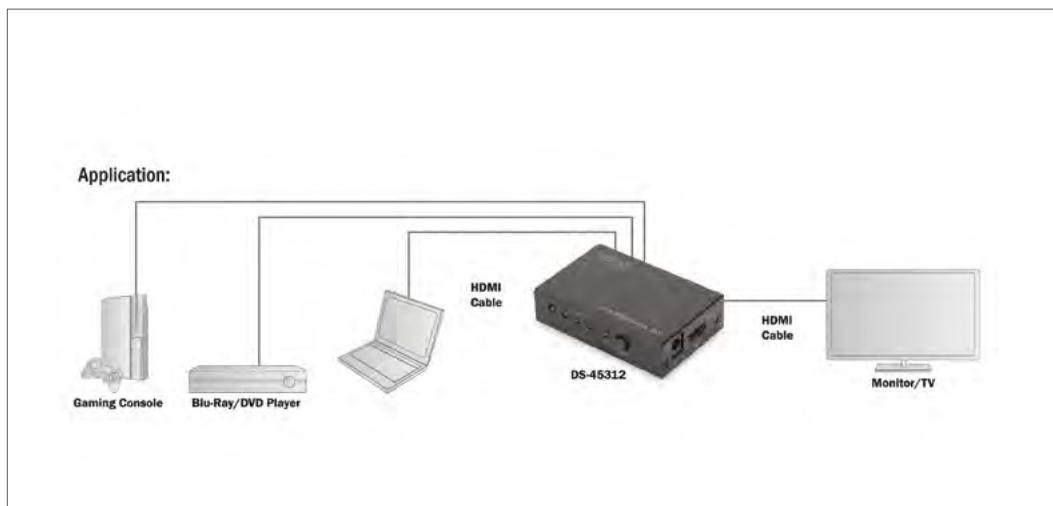

DIGITUS® UHD HDMI Switch, 3x1

- Discover the full potential of UHD - Supports Ultra HD 4K2K (60Hz)
- Convenient change between up to 3 HDMI sources, without the hassle of inconvenient reconnecting
- Supports 4K, Full HD, Full 3D, 4K2K video
- Supports HDCP 2.2
- Supports 600 MHz (max.) bandwidth - 6 Gbit/s (max.) transfer rate per channel
- Supports compressed audio formats, for example, DTS Digital, Dolby Digital (including DTS-HD and Dolby TrueHD)

Technical Features

- Discover the full potential of UHD - Supports Ultra HD 4K2K (60Hz)
- Convenient change between up to 3 HDMI sources, without the hassle of inconvenient reconnecting
- HDMI connections: 3 inputs, 1 output
- Supports 4K, Full HD, Full 3D, 4K2K video
- Supports HDCP 2.2
- Supports HDTV
- HDMI bandwidth: 600 MHz (max.)
- Supports 600 MHz (max.) bandwidth - 6 Gbit/s (max.) transfer rate per channel
- Supports Deep Color: 12 bits per channel

- Complies with Standard HDMI / High Speed HDMI
- Supports compressed audio formats, for example, DTS Digital, Dolby Digital (including DTS-HD and Dolby TrueHD)
- Supports Standard audio, DSD audio, HD (HBR) audio
- Includes remote control
- Metal housing, black
- Dimensions: L 8.0 x W 5.1 x 2.0 cm
- Weight: 110 g