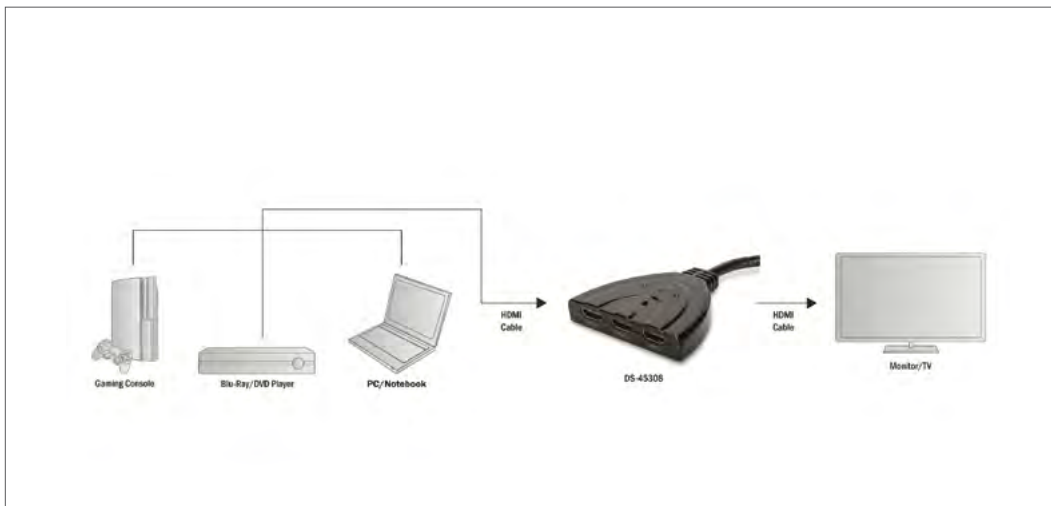

- Entdecken Sie das volle Potenzial von 4K UHD - Unterstützt Ultra HD 4K2K (60 Hz)
- Bequemes Wechsel zwischen bis zu 3 HDMI-Quellen, ohne lästiges Umstecken
- Unterstützt 4K, Full HD, Full 3D, 4K2K Video
- Unterstützt 600 MHz Bandbreite - 6 GBit/s Transferrate pro Kanal / 18 Gbit/s über alle Kanäle
- Unterstützt HDCP 2.2

DIGITUS® UHD HDMI Switch (Pigtail), 3x1

- Discover the full potential of 4K UHD - Supports Ultra HD 4K2K (60 Hz)
- Convenient switching between up to 3 HDMI sources, without the hassle of reconnection
- Supports 4K, Full HD, Full 3D, 4K2K video
- Supports 600 MHz bandwidth - 6 Gbit/s transfer rate per channel / 18 Gbit/s over all channels
- Supports HDCP 2.2

Technical Features

- Discover the full potential of 4K UHD - Supports Ultra HD 4K2K (60 Hz)
- HDMI connections: 3 inputs, 1 output
- Convenient switching between up to 3 HDMI sources, without the hassle of reconnection
- Supports 4K, Full HD, Full 3D, 4K2K video
- Supports HDTV
- HDMI bandwidth: 600 MHz (max.)
- HDMI transfer rate: 6.0 Gbit/s per channel - 18.0 Gbit/s over all channels
- Supports Deep Color: 12 bits per channel, in total 36 bits
- Complies with Standard HDMI / High Speed HDMI

- Supports compressed audio formats, e.g., DTS Digital, Dolby Digital (including DTS-HD and Dolby True HD)
- Supports Standard audio, DSD audio, HD (HBR) audio
- Supports HDCP 2.2
- Clean black plastic housing
- Dimensions: L 8.0 x W 6.0 x H 2.0 cm
- Weight: 90g