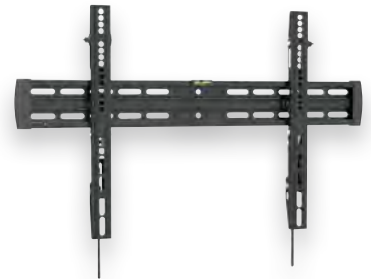

DIGITUS® Universal LED/LCD Monitor Wall Mount

- Universally suitable for all LED, LCD, and plasma TVs with a mounting option in accordance with the VESA standard
- For mounting devices with a screen diagonal of 119 cm (47") to 178 cm (70") to the wall
- Freely adjustable vertical tilt angle up to -12°
- Spirit level included for installation
- Spring protection to lock the TV in the mount

- Spring protection to lock the TV in the mount
- Max. load bearing capacity: 40 kg
- Weight: 2.1 kg
- Dimensions: 712 x 435 x 35 mm