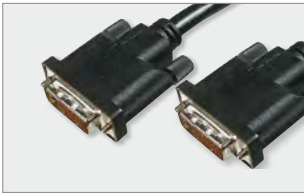

DVI

DVI (24+1), 2x ferrit, M/M