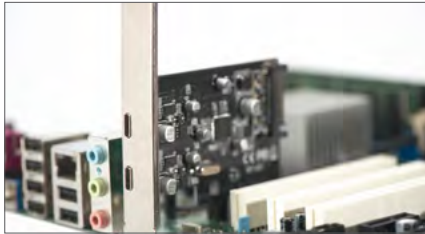

### DIGITUS® PCIe USB 3.1 Karte Typ C

- USB 3.1 Super Speed bis zu 10 Gbits
- Ergänzt Ihren Computer um 2 USB Typ C Ports
- PCI Express Dual Link Schnittstelle

### DIGITUS® PCIe USB 3.1 Card Type C

- USB 3.1 SuperSpeed up to 10 Gbps
- Provides your computer with two additional USB Type C ports
- PCI Express Dual Link interface

- the mainboard
- For PCIe interfaces with dual link only
- Overvoltage protection
- Supports Remote Wakeup Function with keyboard or mouse
- Windows Vista/7/8/8.1/10