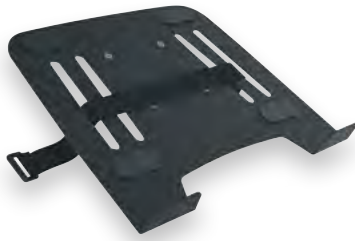

DIGITUS® Universal Notebook Halter für Monitorhalterungen

- Zur parallelen Ausrichtung Ihres Notebookmonitors mit Ihrem Zweitdisplay
- Universell passend zu allen Monitorhalterungen mit Gasdruckfeder und VESA 75 x 75 Aufnahme
- Kompatibel mit DA-90351 / DA-90353

Technical Features

- VESA mounting pattern: 75 x 75
- Weight: 1 kg
- Dimensions: 300 x 265 x 20 mm
- For notebooks up to 15"

DIGITUS® Universal notebook base for monitor mounts

- Set up your notebook monitor to output in parallel on a second display
- Universally suitable for all monitor mounts with gas springs and a 75 x 75 VESA mounting pattern
- Compatible with DA 90351 / DA 90353

- Suitable for gas spring mounts
- Compatible with DA 90351 / DA 90353
- Max load: 4kg

DA-90355 382713 | Universal notebook base for monitor mounts