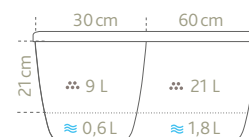

3-fach überzeugend!

9/21L