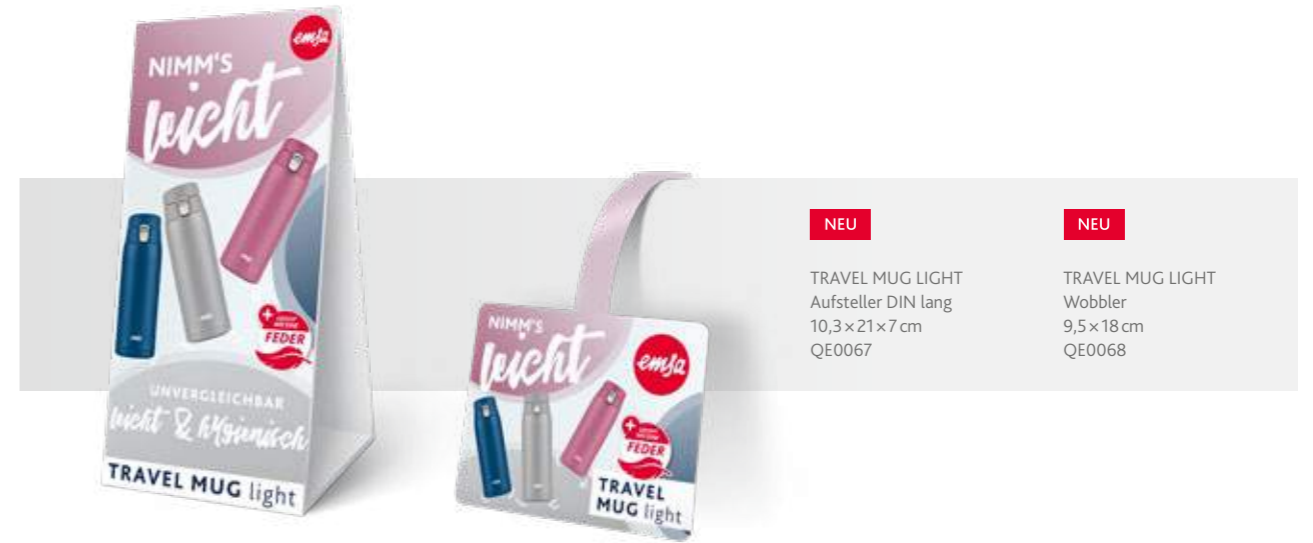

NEU
TRAVEL MUG LIGHT
Aufsteller DIN lang
10,3 x 21 x 7 cm
QE0067

NEU
TRAVEL MUG LIGHT
Wobbler
9,5 x 18 cm
QE0068